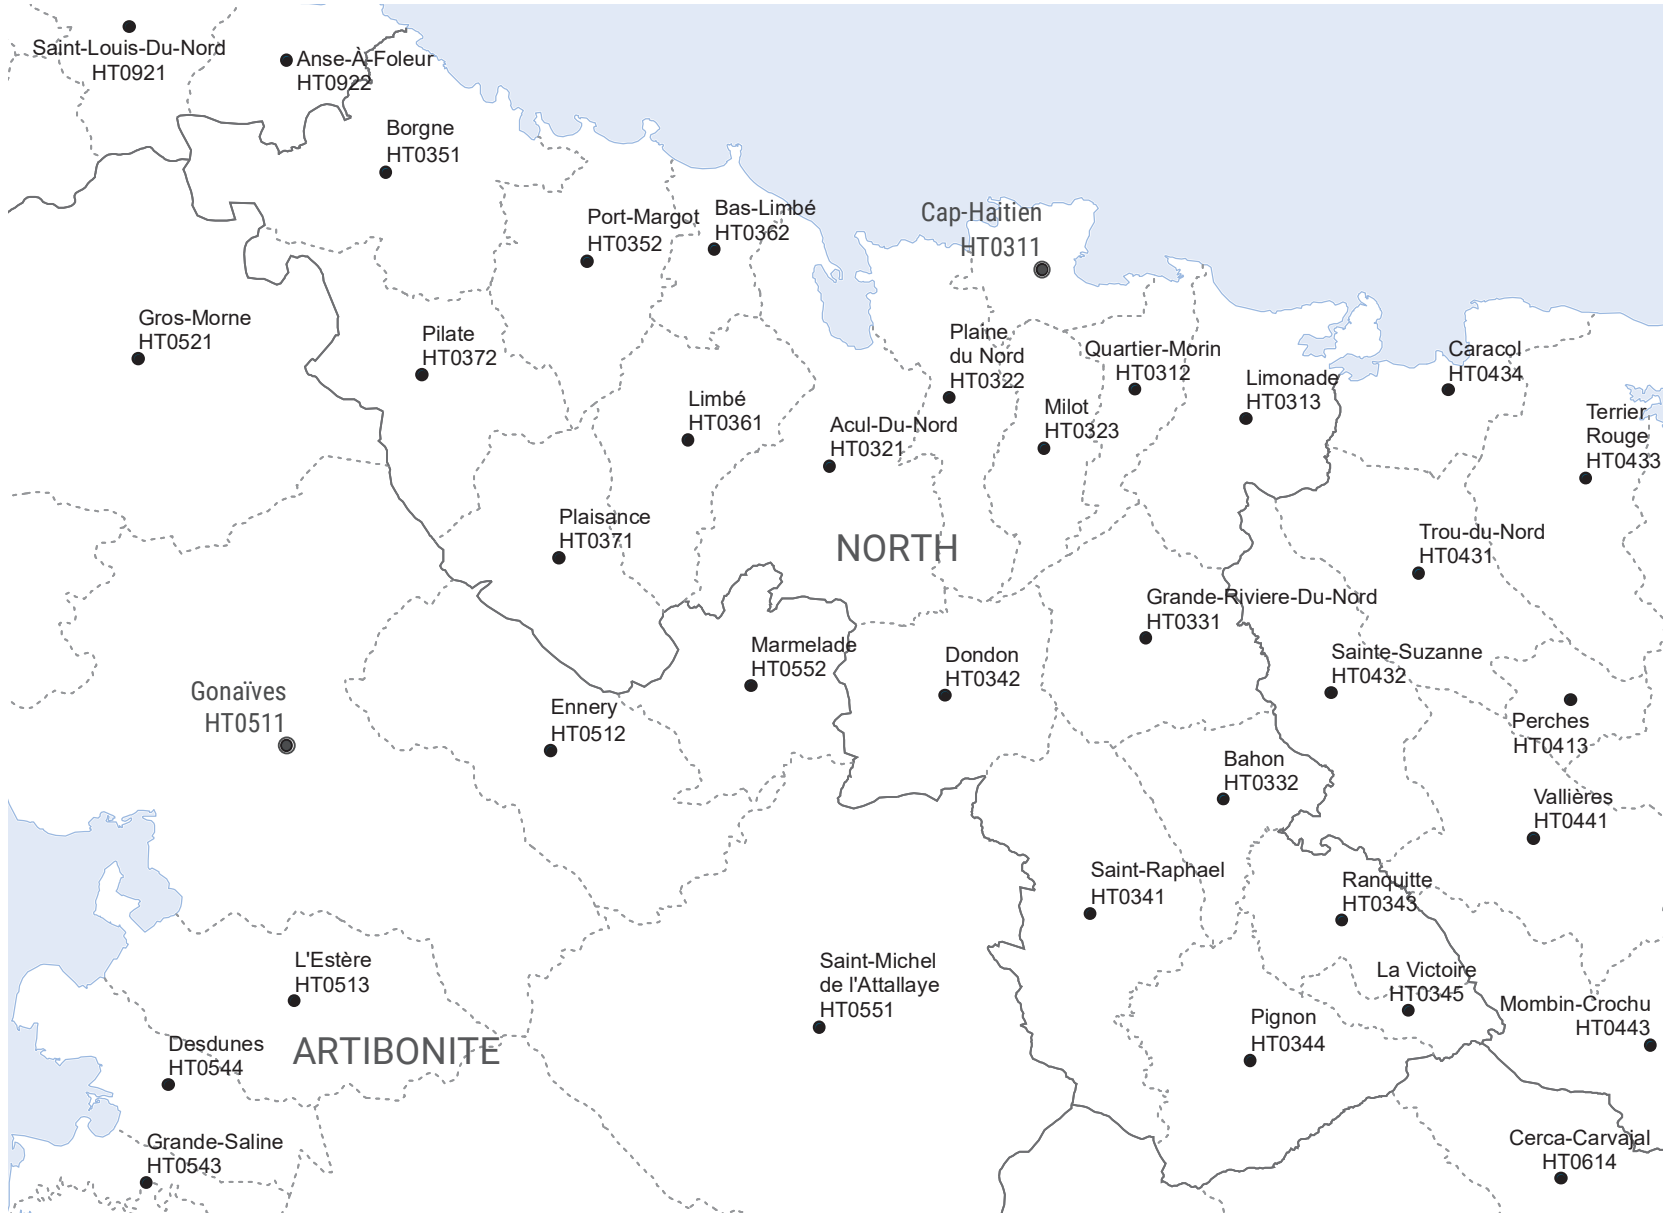

OCHA

HAITI

Communes - North

August 2021

- Chef lieu de Département
- Chef lieu de Commune
- Department boundary
- - - Commune boundary
- Join_Output

North

Page 2 of 10

The boundaries and names shown and the designations used on this map do not imply official endorsement or acceptance by the United Nations.
 Creation date: 15 Aug 2021 Sources: CNIGS
 Feedback: ocha.haiti.im@gmail.com www.unocha.org
 www.reliefweb.int

- (with circle) Chef lieu de Département
- Chef lieu de Commune
- Department boundary
- - - Commune boundary
- Join_Output

The boundaries and names shown and the designations used on this map do not imply official endorsement or acceptance by the United Nations.
Creation date: 15 Aug 2021 **Sources:** CNIGS
Feedback: ocha.haiti.im@gmail.com www.unocha.org www.reliefweb.int

OCHA

HAITI

Communes - South-East

August 2021

- Chef lieu de Département
- Chef lieu de Commune
- Department boundary
- - - Commune boundary
- Join_Output

South-East

Page 7 of 10

The boundaries and names shown and the designations used on this map do not imply official endorsement or acceptance by the United Nations.

OCHA

HAITI

Communes - South

August 2021

- ⊙ Chef lieu de Département
- Chef lieu de Commune
- Department boundary
- - - Commune boundary
- Join_Output

South

The boundaries and names shown and the designations used on this map do not imply official endorsement or acceptance by the United Nations.