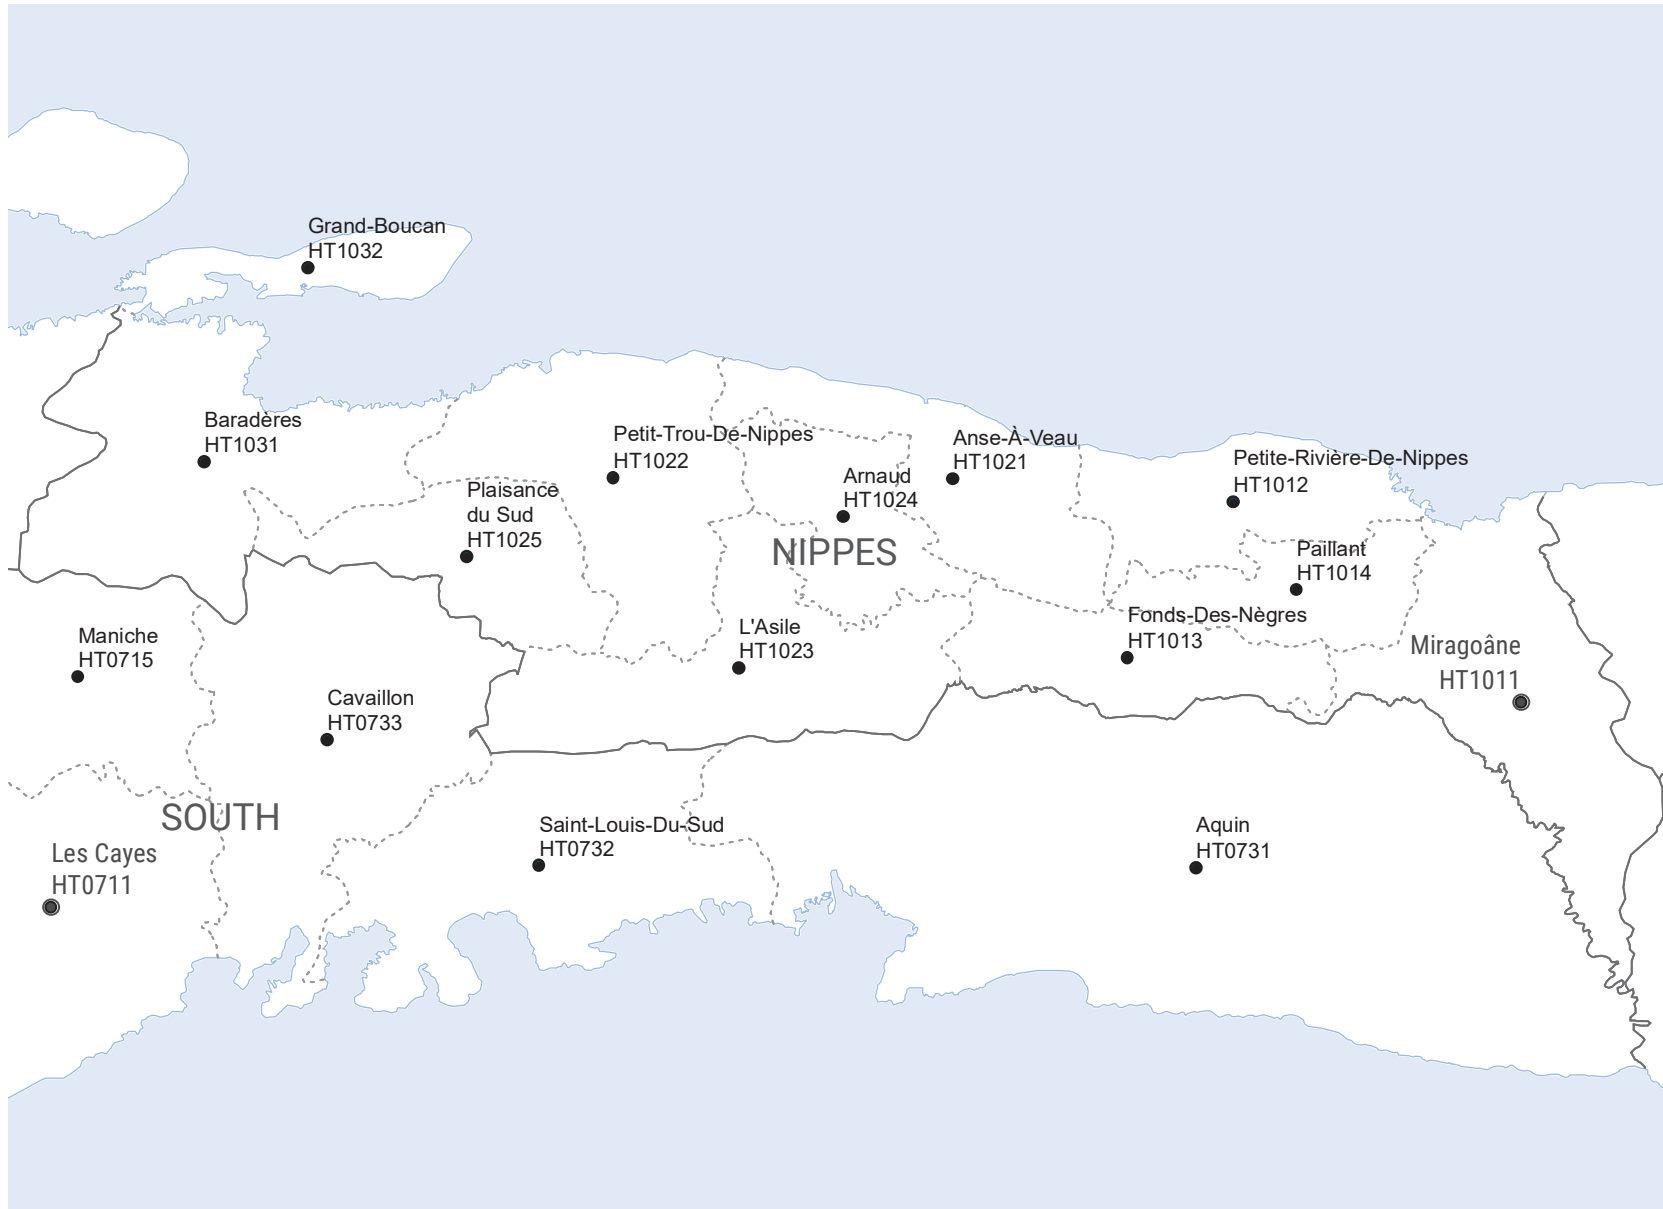

OCHA

HAITI

Communes - Nippes

August 2021

- (circle with dot) Chef lieu de Département
- (plain dot) Chef lieu de Commune
- (solid line) Department boundary
- - - (dashed line) Commune boundary
- (blue dot) Join_Output

Nippes

Page 8 of 10

The boundaries and names shown and the designations used on this map do not imply official endorsement or acceptance by the United Nations.

Creation date: 15 Aug 2021 Sources: CNIGS
Feedback: ocha.haiti.im@gmail.com www.unocha.org
www.reliefweb.int