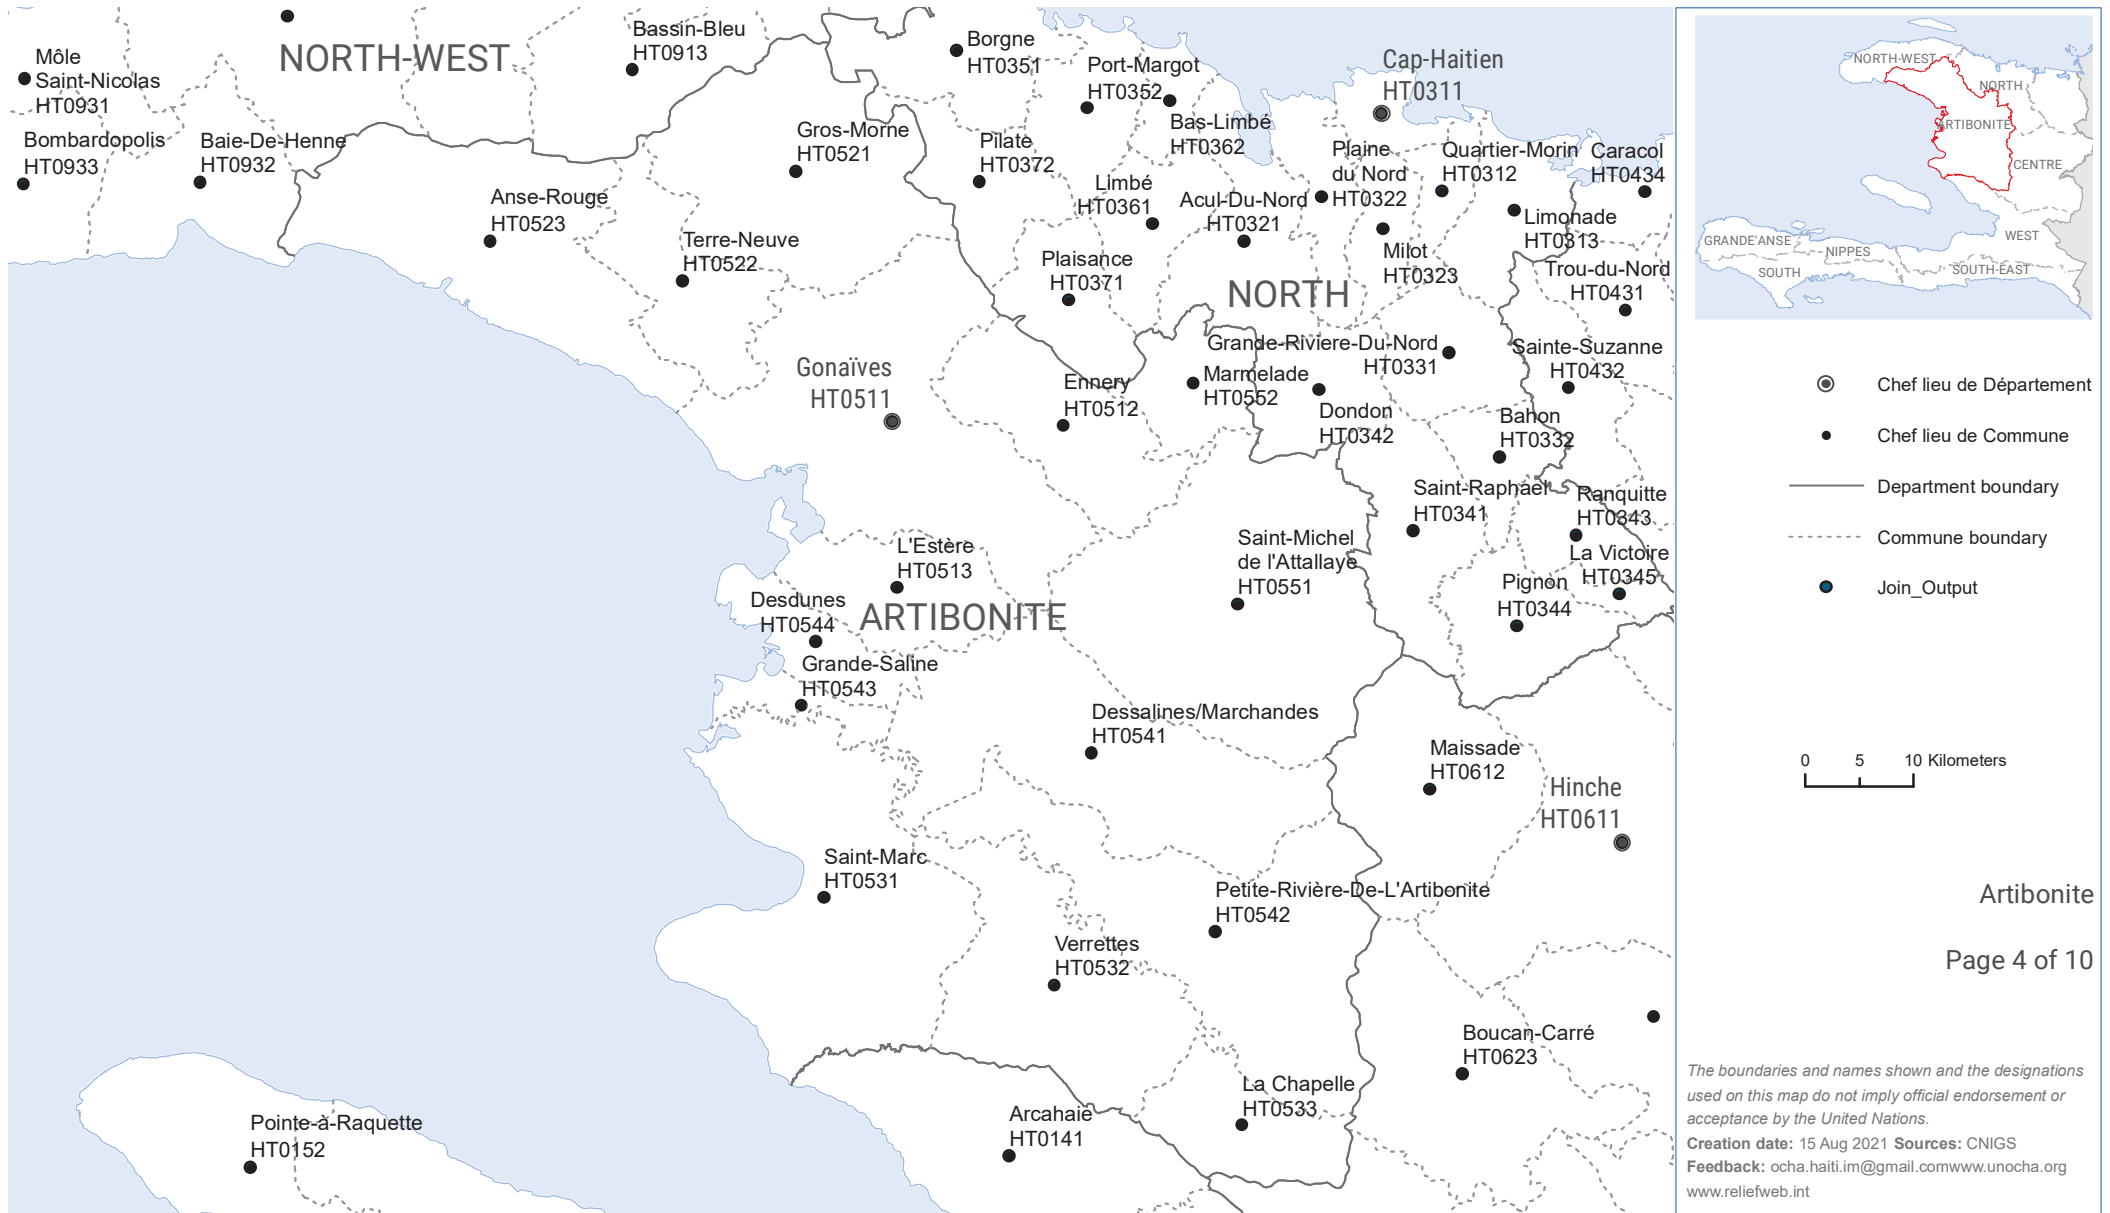

OCHA

HAITI

Communes - Artibonite

August 2021

The boundaries and names shown and the designations used on this map do not imply official endorsement or acceptance by the United Nations.
Creation date: 15 Aug 2021 Sources: CNIGS
Feedback: ocha.haiti.im@gmail.com www.unocha.org www.reliefweb.int